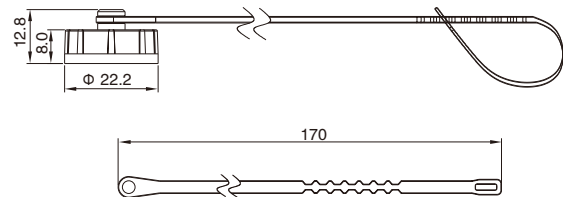

■ M16 Protection Cap for Male With Fix-Cap Cable Connector

- Connector series: M16
- Gender: for Male
- Locking type: Quick-lock
- Part No.: PCSM16-1

■ General information

Material:	PA+GF
Loop:	TPU

Color:	Black
Degree of protection:	IP65, IP67 in locked condition

■ M16 Protection Cap for female Molded cable connector without fix cap

- Connector series: M16
- Gender: for Female
- Locking type: Quick-lock
- Part No.: PCNM16-1

■ General information

Material:	PA+GF
Gasket:	FKM
Loop:	TPU

Color:	Black
Degree of protection:	IP65, IP67 in locked condition