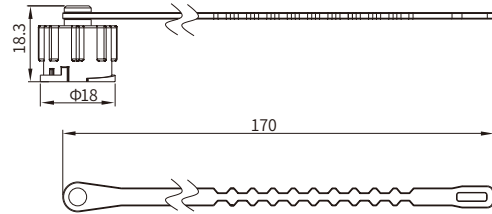

■ M16 Protection Cap for Male With Fix-Cap Cable Connector

- Connector series: M16
- Gender: for Male
- Locking type: Quick-lock
- Part No.: PCSM16-1

■ General information

Material:	PA+GF
Loop:	TPU

Color:	Black
Degree of protection:	IP65, IP67 in locked condition

■ M16 Protection Cap for female Molded cable connector without fix cap

- Connector series: M16
- Gender: for Female
- Locking type: Quick-lock
- Part No.: PCNM16-1

■ General information

Material:	PA+GF
Gasket:	FKM
Loop:	TPU

Color:	Black
Degree of protection:	IP65, IP67 in locked condition